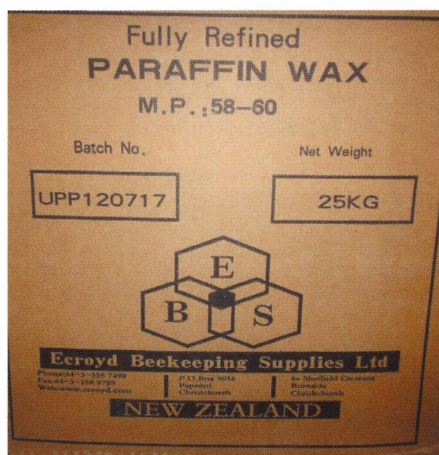

PARAFFIN WAX

Another 20,000kg is about to arrive in store

SPECIAL PRICE UNTIL 31st May 2014

100kg

$398

$350 + GST

500kg

$1840

$1590 + GST

1000kg

$3490

$2980 + GST