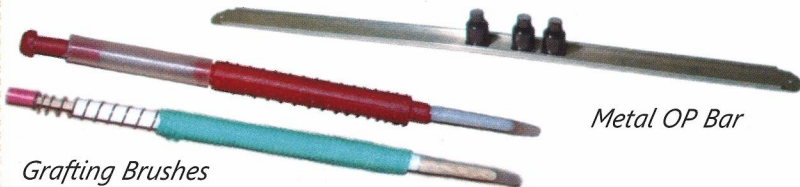

Queen Grafting

Different cell cup options available

Grafting Brushes

Metal OP Bar

Entrance Reducers

$2.00 +GST

$4.10 +GST

Approximately 39cm

Guards against
mice and wasps.

AFB Test Kits

The American foulbrood (AFB) Diagnostic Test Kit
enables beekeepers and bee inspectors to test
for AFB in honeybee larvae and to obtain the results
immediately and easily in the apiary.

$23.50 + GST

Ceracell Beekeeping Supplies Ltd | PH 09 274 7236 | FAX 09 274 0368 | info@ceracell.co.nz

24 Andromeda Crescent, East Tamaki, Auckland | PO Box 204184, Highbrook, Manukau 21631, Auckland.

Open Monday—Friday 9am to 5pm. Saturdays 10am to 2pm (from September to March only unless otherwise stated)

Prices Exclude GST and Freight. Subject To Change Without Prior Notice. Goods subject to availability.