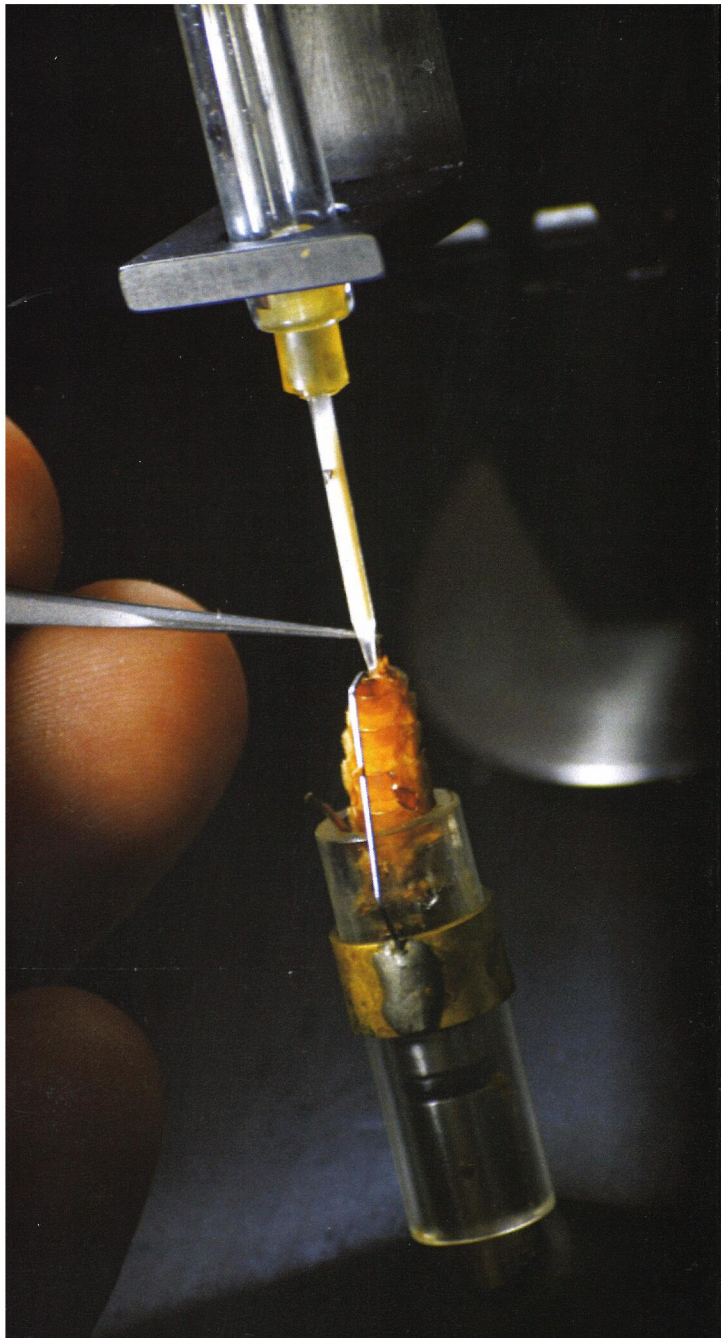

Phone: (03) 358 7498 • Fax: (03) 358 8789 • Email: ecroyd@beehealthy.co.nz

P.O. Box 5056 Papanui, Christchurch, New Zealand • 6a Sheffield Crescent, Burnside, Christchurch

www.beehealthy.co.nz

www.ecroyd.com