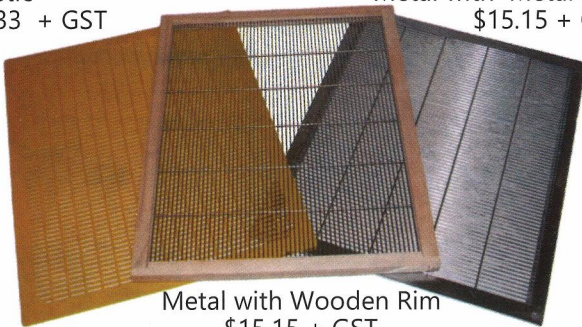

0.55 Gauge Open & Closed Corner

1+ \$14.50 + GST ea
100+ \$13.50 + GST ea

Closed corner

0.75 Gauge Open & Closed Corner

1+ \$15.50 + GST ea
100+ \$14.00 + GST ea

Open corner

Queen Excluders

Plastic
\$5.33 + GST

Metal with Metal Rim
\$15.15 + GST

Metal with Wooden Rim
\$15.15 + GST

Discounts available on large quantities

Emlocks

Bare Emlocks

1+ \$7.95 + GST each
50+ \$7.47 + GST each
100+ \$6.74 + GST each

Hive Strappers Emlock + 3.5m Galv band