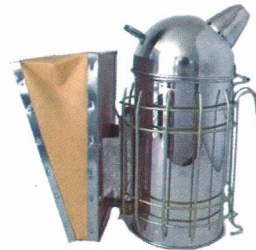

Stainless Steel With Hook—J Shape
\$18.60 +GST

Stainless Steel Kelly Type 26cm
\$20.00 +GST

Hammer Pry Bar 300m
\$35.35 +GST

Smokers

**Budget Stainless Steel
100mm with Yellow
Bellow (Dome Top)**
\$40.00 +GST