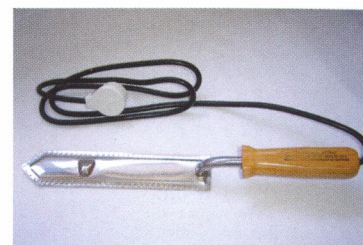

QUALITY LEGA ITALIAN STAINLESSS STEEL HONEY EXTRACTORS

Extractor specials valid until 31st May 2014 or until sold out. Whichever occurs first.

**4748SEJ - 16 FRAME
TOP DRIVE ELEC. RADIAL
EXTRACTOR**

~~$2599.00~~

$2199

incl.GST

'Freight Free'

**4778SGJ - 12 FRAME BOT.
DRIVE ELEC. EXTRACTOR**

~~$3599.00~~

$3199

incl.GST

'Freight Free'

4 FRAME

Hand-Driven, nylon gears

~~$649~~

$599

incl.GST

'Freight Free'

4 FRAME - TOP DRIVE

Motorised, Reversible, variable speed

~~$2999~~

$2699

incl.GST

'Freight Free'

20 FRAME, 'TUCANO'

(holds 20x 3/4D or 8 FD frames) Motorised, Top D

~~$2599~~

$2299

incl.GST

'Freight Free'

**3 FRAME,
HAND-DRIVEN**

NORMALLY $599

$499

'Freight Free'

10 FRAME

Motorised 'KIWI', variable speed

~~$3299~~

$2499

incl.GST

'Freight Free'

All models come with legs, nylon honey gate, nylon bearing, clear plastic covers & stainless steel drum

**STAINLESS STEEL DOUBLE
STRAINERS**

Fine and course mesh. Adjustable frame

~~$59.50~~

$49.50

incl.GST

**PIERCE USA
UNCAPPING KNIVES**

240 volt with thermostat - the worlds best & most popular electric u/c knife.

$199

incl.GST