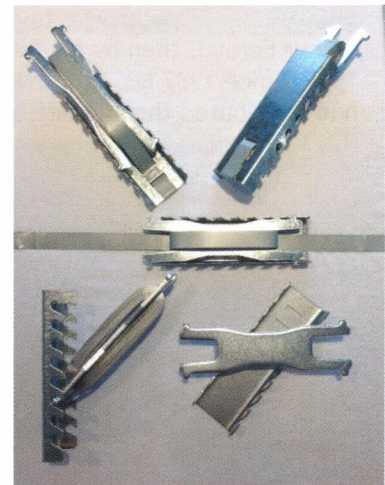

ECROYD PREMIUM LEATHER GLOVES

Vented & Non-vented

Very high quality leather, materials, design and machining

PLASTIC DRONE COMB FRAMES

Innovative non-chemical control of Varroa Mites when used in rotation - most Varroa breed in drone cells. Trap them then remove frames and freeze before hatching.

EBS QUEEN EXCLUDERS

USA Style

Heavy Duty 2mm Welded Wires both ways - Wooden Frames or Riveted Corner Galvanised Frames. Italian Style also in stock again and available in lots of 25 or more with or without frames.

EBS EMLOCK TYPE GALVANISED HIVE STRAPPERS

Complete with 4.5 metres of strapping
Ready to use

Also available without strapping & strapping separately in 16kg coils.

Without doubt the highest quality available worldwide (not a cheap Chinese copy) Buy quality & buy once.