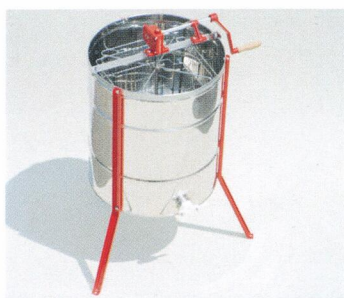

4 FRAME

Hand-Driven, nylon gears

~~$649~~

$599

incl.GST

'Freight Free'

4 FRAME - TOP DRIVE

Motorised, Reversible, variable speed

~~$2999~~

$2699

incl.GST

'Freight Free'