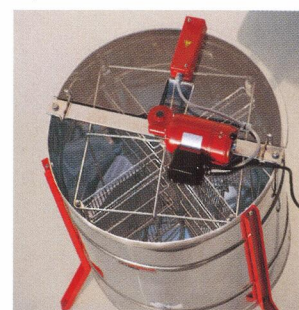

QUALITY LEGA ITALIAN STAINLESSS STEEL HONEY EXTRACTORS

Extractor specials valid until 31st May 2014 or until sold out. Whichever occurs first.

**4748SEJ - 16 FRAME
TOP DRIVE ELEC. RADIAL
EXTRACTOR**

~~$2599.00~~

$2199

incl.GST

'Freight Free'

**4778SGJ - 12 FRAME BOT.
DRIVE ELEC. EXTRACTOR**

~~$3599.00~~

$3199

incl.GST

'Freight Free'

4 FRAME

Hand-Driven, nylon gears

~~$649~~

$599

incl.GST

'Freight Free'

4 FRAME - TOP DRIVE

Motorised, Reversible, variable speed

~~$2999~~

$2699

incl.GST

'Freight Free'

20 FRAME, 'TUCANO'

(holds 20x 3/4D or 8 FD frames) Motorised, Top D

~~$2599~~

$2299

incl.GST

'Freight Free'

**3 FRAME,
HAND-DRIVEN**

NORMALLY $599

$499

'Freight Free'

10 FRAME

Motorised 'KIWI', variable speed

~~$3299~~

$2499

incl.GST

'Freight Free'

All models come with legs, nylon honey gate, nylon bearing, clear plastic covers & stainless steel drum

**STAINLESS STEEL DOUBLE
STRAINERS**

Fine and course mesh. Adjustable frame

~~$59.50~~

$49.50

incl.GST

**PIERCE USA
UNCAPPING KNIVES**

240 volt with thermostat - the worlds best & most popular electric u/c knife.

$199

incl.GST