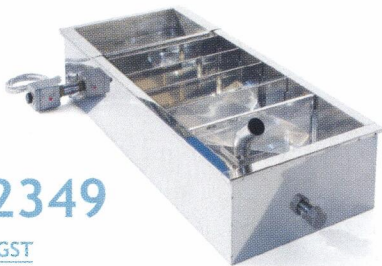

LEGA DOUBLE WALL STAINLESS STEEL SUMP TANK

1300mm x 515mm x 300mm : 1650 watts : 150kg Honey Capacity

\$2349

incl.GST

6990 - LEGA PNEUMATIC PACKING MACHINE

Complete with 400kg Tank, Stand & Packing Bench

\$9450