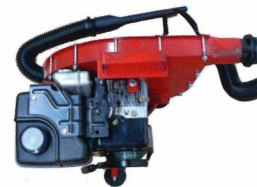

Round Plastic Escape

Metal Round Escape

Porter Escape

Corner Escape

Nicot Escape

8 Way Escape

Dadant Bee Blower

The Dadant Bee Blower will remove honey bees from your honey supers quickly and efficiently in any kind of weather. Comes with blower instructions and maintenance manual. Stands on a welded 3 legged base with carry handle. Overall height 570mm. Overall length of blower hose 2.2 metres. Length of plastic nozzle 350mm. \$1200 + GST