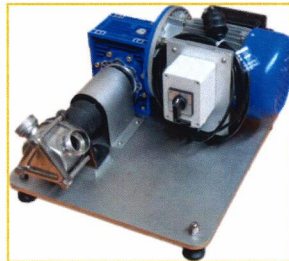

*Please contact us for more information on
these products*

SB3

HS1B

Honey Pumps

1 1/4" S/S Flexible Impeller Pump

- Suitable to pump honey
- Mounted on stainless steel light tubular frame
- Fixed speed
- Forward and reverse switch
- Single phase 1/3 hp motor, max 10 amp domestic supply
- Output 800kg per hr approx
- Lightweight and portable

1 1/2" S/S Flexible Impeller Pump

- Suitable to pump honey
- Mounted on 10mm stainless plate with rubber "adjusta" feet or castors
- Fixed speed (variable speed available)
- Forward and reverse switch
- Single phase 1.5 hp motor, max 10 amp domestic supply
- Output 2 tonne per hr approx