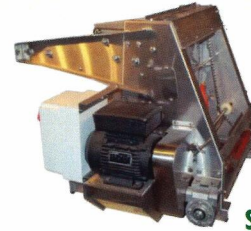

**Plastic Strainer for 20L Pails
\$15.95 + GST**

Available in 200, 400, & 600 micron

Please enquire for more information

Honey Extractors

- 3 Frame Manual Bench Type with Metal Gears \$420 + GST
- 4 Frame Manual on Legs with Metal Gears \$630 + GST
- 4 Frame Non Reversible Electric with Eco Motor \$1579 + GST
- 4 Frame Reversible Electric with Eco Motor \$2350 + GST
- 6 Frames Tangential Reversible Electric \$5700 + GST
- 9 Frames Tangential Reversible Electric \$6900 + GST

6 Frame Basket

9 Frame Basket

Beequip Uncapping Machines & Deboxers

SB1, SB3, SB4 & HS1B
Uncappers now available
and currently in stock.
Prices starting from
\$4250.53 + GST

SB1

SB4B

Deboxers also in stock
Prices starting from
\$3793 + GST

*Please contact us for more information on
these products*

SB3

HS1B

Honey Pumps

1 1/4" S/S Flexible Impeller Pump

- Suitable to pump honey
- Mounted on stainless steel light tubular frame
- Fixed speed
- Forward and reverse switch
- Single phase 1/3 hp motor, max 10 amp domestic supply
- Output 800kg per hr approx
- Lightweight and portable

1 1/2" S/S Flexible Impeller Pump

- Suitable to pump honey
- Mounted on 10mm stainless plate with rubber "adjusta" feet or castors
- Fixed speed (variable speed available)
- Forward and reverse switch
- Single phase 1.5 hp motor, max 10 amp domestic supply
- Output 2 tonne per hr approx