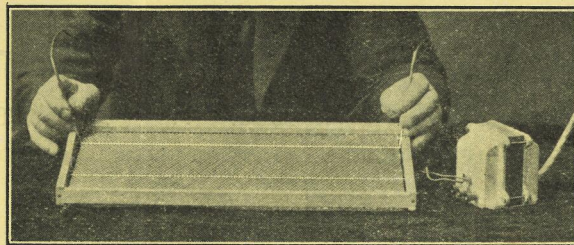

Postal Address:
P.O. Box 572,
DUNEDIN.

Attention — Beemen !

We take pleasure in notifying Beekeepers of our appointment
as New Zealand distributors of the celebrated

“ROSEDALE” Steam Uncapping Plane

For full particulars see current “ALLIANCE” price list.

The “Cameron” Electric Wire Embedder ...

MADE IN NEW ZEALAND

The most Efficient and Economical wire
embedder on the market.

Fits any standard electric lamp socket.

Uses only as much power as does an ordinary
30 WATT LAMP.